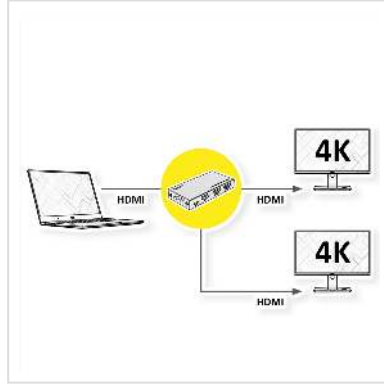

# VALUE HDMI Splitter, 1x2, 4K60Hz

<b>Product No.</b>	14.99.3583
<b>Manufacturer</b>	VALUE
<b>Manufacturer No.</b>	14.99.3583
<b>EAN (single piece)</b>	7630049633292

**This 4K@60Hz HDMI Splitter1x2 allows you to share two HDMI displays or projectors with an HDMI-enabled audio/video source device. It is backwards compatible with previous HDMI revisions and therefore also supports HDMI devices with 1080p / 720p video resolution. It has three different EDID modes: Auto/Copy/Downscaler.**

- Duplicates a HDMI video signal to two HDMI video signals with a resolution of up to 4K@60Hz
- Connectors: 1 HDMI Input (e.g. DVD-player) and 2 HDMI outputs
- Supports max. 3840 x 2160 @60Hz
- Plug & play, easy to install and simple to operate
- No software installation required

**High resolution up to 4K@60Hz YUV 4:4:4 and full 3D video format**

**HDCP 2.2 and HDCP 1.4 / High Dynamic Range (HDR) video.**

**600MHz/6Gbps per channel (18Gbps all channels) bandwidth / 12bit per channel (36bit all channels) deep color.**

## Technical specifications

Manufacturer	VALUE
Product group	Splitters and selectors
Product type	HDMI-Video-Splitter
Colour	black
Scope of delivery	Splitter, Manual, USB power supply cable
Interface	HDMI
Inputs	1
Outputs	2
Video input	1x HDMI Female
Video output	2x HDMI Female
Max. resolution (nom.)	3840 x 2160 @60Hz
Max. resolution	3840 x 2160 @60Hz (4K, UHD-1)
Dimensions (HxWxD)	14 x 90 x 44 mm
Operating temperature min.	0 °C
Operating temperature max.	70 °C
Height	14 mm
Width	90 mm
Depth	44 mm