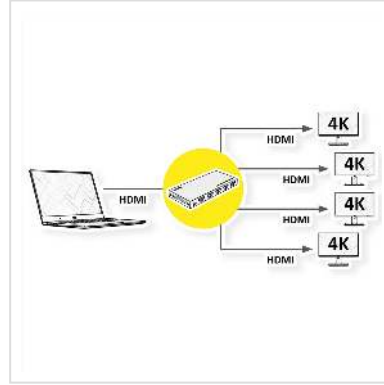

VALUE HDMI Splitter, 1x4, 4K60Hz

Product No.	14.99.3584
Manufacturer	VALUE
Manufacturer No.	14.99.3584
EAN (single piece)	7630049633308

This 4K@60Hz HDMI Splitter 1x4 allows you to share up to four HDMI displays or projectors with an HDMI-enabled audio/video source device. It is backwards compatible with previous HDMI revisions and therefore also supports HDMI devices with 1080p / 720p video resolution. It has three different EDID modes: Auto/Copy/Downscaler.

- Outputs a HDMI video signal to up to four HDMI video signals with a resolution of up to 4K@60Hz
- Connectors: 1 HDMI Input (e.g. DVD-player) and 4 HDMI outputs
- Supports max. 3840 x 2160 @60Hz
- Plug & play, easy to install and simple to operate
- No software installation required

Uncompressed audio such as LPCM.

Compressed audio such as DTS, Dolby Digital (including DTS-HD Master Audio™ and Dolby Tru

3 different EDID modes - Auto/Copy/Downscaler.

1. Normal Auto EDID Mode:

Retrieves the lower resolution and audio format of both outputs for the input device to output that signal to both outputs.

Technical specifications

Manufacturer	VALUE
Product group	Splitters and selectors
Product type	HDMI-Video-Splitter
Colour	black
Scope of delivery	Splitter, Manual, USB power supply cable
Interface	HDMI
Inputs	1
Outputs	4
Video input	1x HDMI Female
Video output	4x HDMI Female
Max. resolution (nom.)	3840 x 2160 @60Hz
Max. resolution	3840 x 2160 @60Hz (4K, UHD-1)
Dimensions (HxWxD)	14 x 136 x 61 mm
Operating temperature min.	0 °C
Operating temperature max.	70 °C
Height	14 mm
Width	136 mm
Depth	61 mm