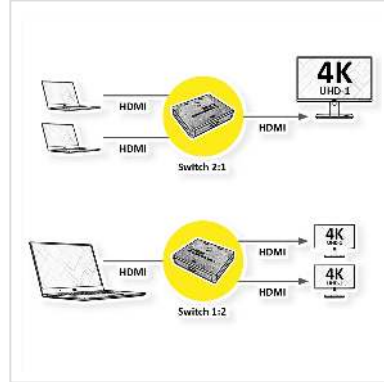

VALUE Bi-Directional HDMI Switch, 4K60, 2-way

Product No.	14.99.3588
Manufacturer	VALUE
Manufacturer No.	14.99.3588
EAN (single piece)	7630049634749

Displays the video output from two HDMI sources alternately on a 4K monitor, TV, or projector. Or displays the video output from one HDMI source alternately on two different devices.

- Two inputs to one output (2 to 1): Up to 2 different HDMI devices can be connected to one monitor, TV or projector, by pushing the button.
 - One input to two outputs (1 to 2): One HDMI device can be connected to up to 2 screens.
- A simultaneous output to multiple screens is not possible.

• Connectors:

Application 1

Input: 2 x HDMI

Output: 1 x HDMI

Application 2

Input: 1 x HDMI

Output: 2 x HDMI

- HDMI port selection by button
- Resolution up to 3840 x 2160 (4K) 60 Hz (depending on the system and the connected hardware)
- No external power supply needed
- Colour: silver / black
- Dual LEDs to display status
- Max. cable length for each port: 1.5 m
- Dimensions (LxWxH): 41 x 62 x 15 mm
- Weight: 29 g

Technical specifications

Manufacturer	VALUE
Product group	Splitters and selectors
Product type	HDMI-Video-Switch
Colour	black /silver
Scope of delivery	HDMI Switch
Interface	HDMI
Inputs	2
Outputs	1
Video input	2x HDMI F
Video output	1x HDMI F
Max. resolution (nom.)	3840x2160@60Hz (4K2K)
Max. resolution	3840 x 2160 @60Hz (4K, UHD-1)
Height	15 mm
Width	62 mm
Depth	41 mm
Weight	29 g
Height of packaging (single piece)	10 mm
Width of packaging (single piece)	40 mm