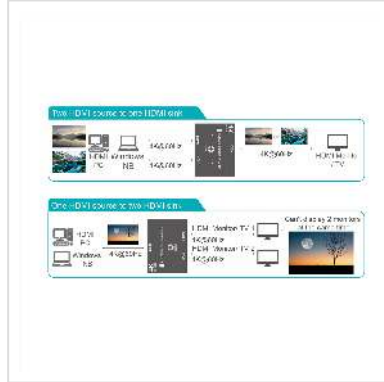

VALUE Bi-Directional HDMI Switch, 4K60, 2-way

Product No.	14.99.3588
Manufacturer	VALUE
Manufacturer No.	14.99.3588
EAN (single piece)	7630049634749

Displays the video output from two HDMI sources alternately on a 4K monitor, TV, or projector. Or displays the video output from one HDMI source alternately on two different devices.

- Two inputs to one output (2 to 1): Up to 2 different HDMI devices can be connected to one monitor, TV or projector, by pushing the button.
 - One input to two outputs (1 to 2): One HDMI device can be connected to up to 2 screens.
- A simultaneous output to multiple screens is not possible.

• Connectors:

Application 1

Input: 2 x HDMI

Output: 1 x HDMI

Application 2

Input: 1 x HDMI

Output: 2 x HDMI

- HDMI port selection by button
- Resolution up to 3840 x 2160 (4K) 60 Hz (depending on the system and the connected hardware)
- No external power supply needed
- Colour: silver / black
- Dual LEDs to display status
- Max. cable length for each port: 1.5 m
- Dimensions (LxWxH): 41 x 62 x 15 mm
- Weight: 29 g

Technical specifications

Manufacturer	VALUE
Product group	Splitters and selectors
Product type	HDMI-Video-Switch
Colour	black /silver
Scope of delivery	HDMI Switch
Interface	HDMI
Inputs	2
Outputs	1
Video input	2x HDMI F
Video output	1x HDMI F
Max. resolution (nom.)	3840x2160@60Hz (4K2K)
Max. resolution	3840 x 2160 @60Hz (4K, UHD-1)
Height	15 mm
Width	62 mm
Depth	41 mm
Weight	29 g
Height of packaging (single piece)	10 mm
Width of packaging (single piece)	40 mm