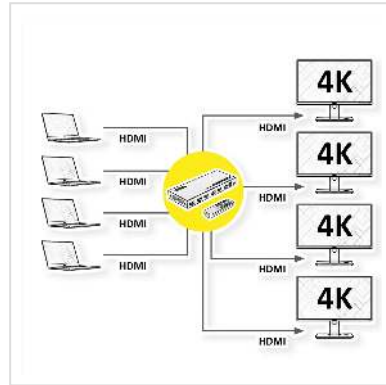

VALUE HDMI Matrix Switch, 4x4, 4K60Hz, with remote control

Product No.	14.99.3593
Manufacturer	VALUE
Manufacturer No.	14.99.3593
EAN (single piece)	7630049633360

This 4 in 4 out HDMI Matrix can switch 4 HDMI input signals (PC, notebook, etc.) to 4 HDMI displays (monitor, projector, etc.) with resolutions up to 4096x2160@60Hz. It supports multiple switching methods (buttons on the matrix, IR remote control and RS232). Any two of the four HDMI outputs support automatic down-scaling. This matrix can be used in security surveillance, education, training, exhibitions, trade shows, broadcasting, command centers and many other applications.

- Four HDMI input signals can be switched to four HDMI output devices
- Up to 4K (4096 x 2160 @60Hz) resolution and backwards compatible
- Compatible with HDCP 2.2 and HDCP 1.4
- Any two of the four HDMI outputs support auto down-scaling.
- Supported digital audio formats: DTS-HD/Dolby-TrueHD/LPCM7.1/DTS/Dolby-Atmos
- Input devices can be switched by push buttons on the switch, IR remote control or by RS-232
- 16 different EDID states / resolutions can be set with the DIP switch
- Contents: HDMI Matrix Switch, Power Supply, Remote Control, Mounting Ears (2x), Terminal Block, User Manual