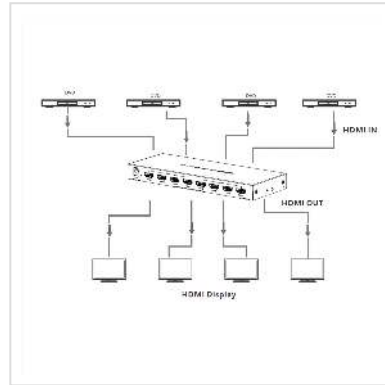

VALUE HDMI Matrix Switch, 4x4, 4K60Hz, with remote control

Product No.	14.99.3593
Manufacturer	VALUE
Manufacturer No.	14.99.3593
EAN (single piece)	7630049633360

This 4 in 4 out HDMI Matrix can switch 4 HDMI input signals (PC, notebook, etc.) to 4 HDMI displays (monitor, projector, etc.) with resolutions up to 4096x2160@60Hz. It supports multiple switching methods (buttons on the matrix, IR remote control and RS232). Any two of the four HDMI outputs support automatic down-scaling. This matrix can be used in security surveillance, education, training, exhibitions, trade shows, broadcasting, command centers and many other applications.

Technical specifications

Manufacturer	VALUE
Product group	Splitters and selectors
Product type	HDMI-Matrix-Switch 4K
Colour	black
Scope of delivery	HDMI Matrix Switch, Power Supply, Remote Control, Mounting Ears (2x), Terminal Block, User Manual
Interface	HDMI
Inputs	4
Outputs	4
Video input	4x HDMI Female
Video output	4x HDMI Female
Video band width	18 Gbps
Max. resolution (nom.)	4096 x 2160 @60Hz (4K)
Max. resolution	4096 x 2160 @60Hz (4K)
Dimensions (HxWxD)	21 x 210 x 80 mm
Power supply output	5V DC, 1A
Technical particularity	Switching via push buttons, via IR remote control or via RS-232
Operating temperature min.	-20 °C
Operating temperature max.	60 °C
Storage temperature min.	-30 °C
Storage temperature max.	70 °C
Height	21 mm
Width	210 mm
Depth	80 mm
Weight	375 g