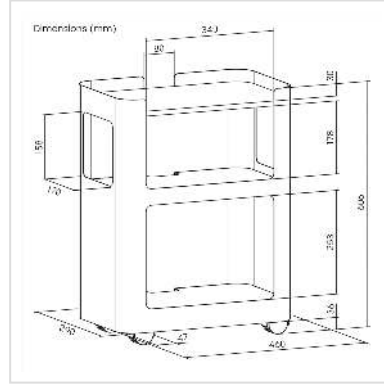

VALUE Open Shelf Mobile Cabinet, white

Product No.	17.99.1187
Manufacturer	VALUE
Manufacturer No.	17.99.1187
EAN (single piece)	7630049634442

This mobile and open cabinet offers versatile storage options. The rounded corners ensure both an aesthetic appearance and safety. The cable management and hidden castors ensure a tidy appearance. Thanks to the ample and open storage space, your items remain easily accessible. Enhance your interior with this functional and stylish cabinet.

- Load capacity: 10 kg (top), 20 kg (middle), 20 kg (bottom)
- Cable management: ensures order and overview
- Rounded edges and corners: for comfort and safety
- Hidden castors: smooth movement and elegant design
- Dimensions (H x W x D): 606 x 460 x 290 mm
- Material thickness 1.2 mm
- Color: white

Technical specifications

Manufacturer	VALUE
Product group	Furniture
Product type	PC workstation
Colour	white
Height	606 mm
Width	460 mm
Depth	290 mm

Weight	9300 g
Height of packaging (single piece)	640 mm
Width of packaging (single piece)	350 mm
Depth of packaging (single piece)	520 mm
Package weight (single piece)	11.6 kg