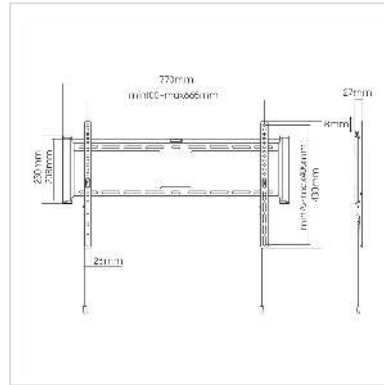

VALUE TV Wall Mount, 27mm Wall Distance, < 75kg, VESA 600x400, fixed

Product No.	17.99.1222
Manufacturer	VALUE
Manufacturer No.	17.99.1222
EAN (single piece)	7630049627727

Stable TV wall mount with just 27mm wall distance - the load capacity is up to 75kg and the mount supports maximum VESA 600x400.

- For screens from 37 inch to 80 inch (max. VESA 600x400)
- VESA Compatible: 200x200,300x200,300x300,400x200,400x300,400x400,600x400
- Load capacity up to 75kg
- Very small wall distance of 27mm
- Securing against unintentional loosening of the mounting hooks
- Integrated spirit level

Technical specifications

Manufacturer	VALUE
Product group	LCD-Monitor arms
Product type	TV Wall Mount
Colour	black
Load capacity	75 kg
Fixing	Wall mount
Inclinable	no
Rotatable	no
Wall distance	27 mm

Number of monitors	1
Max. Screen diagonal (cm)	203.2 cm
Max. Screen diagonal (inch)	80 inch
Min. Screen diagonal (cm)	94 cm
Min. Screen diagonal (inch)	37 inch
VESA 200 x 200 mm	yes
VESA 300 x 200 mm	yes
VESA 300 x 300 mm	yes
VESA 400 x 200 mm	yes
VESA 400 x 300 mm	yes
VESA 400 x 400 mm	yes
VESA 600 x 400 mm	yes
Material group	metal
Height	430 mm
Width	770 mm
Depth	27 mm
Weight	2050 g
Height of packaging (single piece)	40 mm
Width of packaging (single piece)	260 mm
Depth of packaging (single piece)	810 mm
Package weight (single piece)	2.3 kg