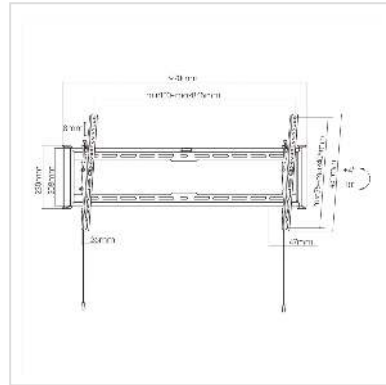

VALUE TV Wall Mount, 47mm Wall Distance, < 75kg, Tilttable, VESA 800x400, <228,6cm (90"), tilttable

Product No.	17.99.1223
Manufacturer	VALUE
Manufacturer No.	17.99.1223
EAN (single piece)	7630049627734

Stable and tilttable TV wall mount with just 47mm wall distance - the load capacity is up to 75kg and the mount supports maximum VESA 800x400.

- For screens from 43 inch to 90 inch (max. VESA 800x400)
- VESA Compatible:
200x200,300x200,300x300,400x200,400x300,400x400,600x400,800x400
- Load capacity up to 75kg
- Tilttable suspension
- Tilt range: +4° - -10°
- Very small wall distance of 47mm
- Securing against unintentional loosening of the mounting hooks
- Integrated spirit level

Technical specifications

Manufacturer	VALUE
Product group	LCD-Monitor arms
Product type	TV Wall Mount
Colour	black
Load capacity	75 kg
Fixing	Wall mount
Inclinable	yes

Rotatable	no
Wall distance	47 mm
Number of monitors	1
Max. Screen diagonal (cm)	228.6 cm
Max. Screen diagonal (inch)	90 inch
Min. Screen diagonal (cm)	109 cm
Min. Screen diagonal (inch)	43 inch
VESA 200 x 200 mm	yes
VESA 300 x 200 mm	yes
VESA 300 x 300 mm	yes
VESA 400 x 200 mm	yes
VESA 400 x 300 mm	yes
VESA 400 x 400 mm	yes
VESA 600 x 400 mm	yes
VESA 800 x 400 mm	yes
Material group	metal
Technical particularity	tiltable
Height	430 mm
Width	970 mm
Depth	47 mm
Weight	2900 g
Height of packaging (single piece)	60 mm
Width of packaging (single piece)	270 mm
Depth of packaging (single piece)	1020 mm

Package weight (single piece) 3.2 kg