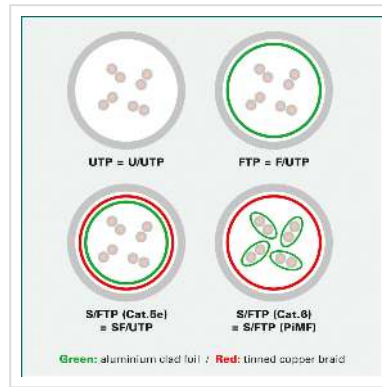

ROLINE GREEN U/FTP DataCenter Patch Cord Cat.6A (Class EA), LSOH, slim, grey, 0.5 m

Product No. 21.44.3302
Manufacturer ROLINE GREEN
Manufacturer No. 21.44.3302
EAN (single piece) 7630049624269

Category 6a twisted-pair patch cable with shielded RJ-45 connectors on both sides. Particularly thin and flexible cable with individual pairs of wires in aluminium-laminated foil for use in confined spaces, such as in data centres.

- Durable thanks to moulded-on kink protection
- Suitable as patch cable in patch panels or as device connection cable and intended for use in the LAN
- Contact assignment: 1:1 according to EIA/TIA568, 8 cores
- Structure: 8 cores stranded wire, pairs shielded with alu-laminated foil

ROLINE GREEN products are marked only with a paper tag and build with halogen-free TPE material, without plastic bags and without plastic cable straps for use in eco-friendly environments.

Technical specifications

Manufacturer	ROLINE GREEN
Product group	Twisted Pair Cable
Product type	FTP Patch Cord

Colour	grey
Length	0.5 m
Scope of delivery	Cable without plastic bag, only marked with a paper label
Shield type	FTP
Transfer quality	Cat6A / Class EA
Quantity of wires	8
Conductor type	Wire
Crossed	no
Slim cable	yes
Locking lever	yes
Anti-kink sleeve	Moulded-on
Colour (Spout)	grey
Cable LSOH	yes
Material (external cable mantle)	LSOH-TPE
Side 1 Connector Type	RJ-45
Side 1 Connector Gender	Male
Side 2 Connector Type	RJ-45
Side 2 Connector Gender	Male
Connector Type RJ45	Standard
Operating temperature min.	-10 °C
Operating temperature max.	60 °C
Weight	13.9 g
Height of packaging (single piece)	20 mm
Width of packaging (single piece)	50 mm