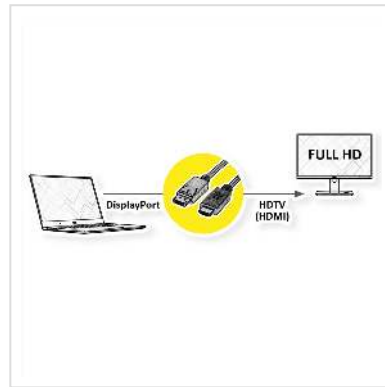

ROLINE RM DisplayPort Cable, DP - HDTV, M/M, black, 1 m

| | |
|---------------------------|--------------------------|
| Product No. | 11.45.5780 |
| Manufacturer | ROLINE RECYCLED MATERIAL |
| Manufacturer No. | 11.45.5780 |
| EAN (single piece) | 7630049632356 |

2K

ROLINE RECYCLED MATERIAL DisplayPort to HDTV cable for transferring content from your graphics card (DisplayPort) to your monitor or TV (HDTV) - with a quality of up to 1920x1080 @60Hz, incl. audio transmission!

- HDTV is the standard for digital video transmission in the TV/multimedia sector for e. g.: Connection of a TV set with HDMI interface to a player with DisplayPort connection.
- Cable with one DisplayPort and one HDTV plug.
- Supports up to 1920x1080 @60Hz
- Note: A DisplayPort HDTV cable can only be used in one direction: the DisplayPort connector can only be used on the data source side (e. g. graphics card).

| | |
|------------------------------------|---|
| Colour | black |
| Length | 1 m |
| Transfer quality | DisplayPort v1.1 |
| Max. resolution | 1920 x 1080 / 1920 x 1200 @60Hz (2K, Full HD) |
| side 1 connector | DisplayPort Stecker |
| side 2 connector | HDTV M |
| Side 1 Connector Type | DisplayPort |
| Side 1 Connector Gender | Male |
| Side 2 Connector Type | HDTV |
| Side 2 Connector Gender | Male |
| Area of application | External |
| Cable shielding | Screened |
| Weight | 54.7 g |
| Height of packaging (single piece) | 20 mm |
| Width of packaging (single piece) | 100 mm |
| Depth of packaging (single piece) | 100 mm |
| Package weight (single piece) | 0.1 kg |