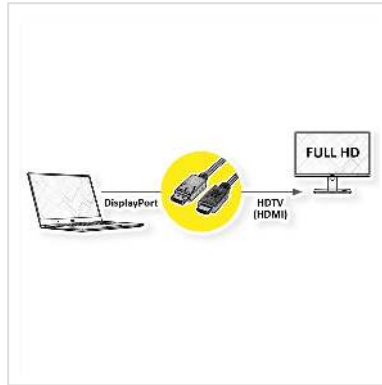

ROLINE RM DisplayPort Cable, DP - HDTV, M/M, black, 2 m

Product No.	11.45.5781
Manufacturer	ROLINE RECYCLED MATERIAL
Manufacturer No.	11.45.5781
EAN (single piece)	7630049632363

2K

DisplayPort to HDTV cable for transferring content from your graphics card (DisplayPort) to your monitor or TV (HDTV) - with a quality of up to 1920x1080 @60Hz, incl. audio transmission!

- HDTV is the standard for digital video transmission in the TV/multimedia sector for e. g.: Connection of a TV set with HDMI interface to a player with DisplayPort connection.
- Cable with one DisplayPort and one HDTV plug.
- Supports up to 1920x1080 @60Hz
- Note: A DisplayPort HDTV cable can only be used in one direction: the DisplayPort connector can only be used on the data source side (e. g. graphics card).

ROLINE RECYCLED MATERIAL products consist of more than 50% recycled materials. The packaging is even made from 100% recycled material.

Technical specifications

Manufacturer	ROLINE RECYCLED MATERIAL
Product group	Cable
Product type	DP HDTV cable

Colour	black
Length	2 m
Transfer quality	DisplayPort v1.1
Max. resolution	1920 x 1080 / 1920 x 1200 @60Hz (2K, Full HD)
side 1 connector	DisplayPort Stecker
side 2 connector	HDTV M
Side 1 Connector Type	DisplayPort
Side 1 Connector Gender	Male
Side 2 Connector Type	HDTV
Side 2 Connector Gender	Male
Area of application	External
Cable shielding	Screened
Weight	88 g
Height of packaging (single piece)	20 mm
Width of packaging (single piece)	100 mm
Depth of packaging (single piece)	100 mm
Package weight (single piece)	0.02 kg