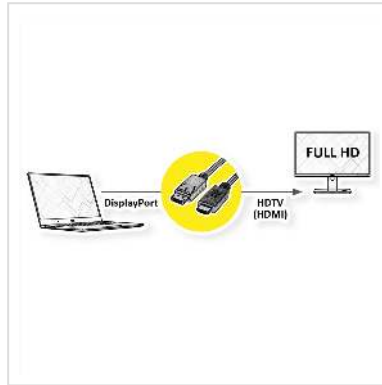

ROLINE RM DisplayPort Cable, DP - HDTV, M/M, black, 3 m

Product No.	11.45.5782
Manufacturer	ROLINE RECYCLED MATERIAL
Manufacturer No.	11.45.5782
EAN (single piece)	7630049632370

2K

DisplayPort to HDTV cable for transferring content from your graphics card (DisplayPort) to your monitor or TV (HDTV) - with a quality of up to 1920x1080 @60Hz, incl. audio transmission!

- HDTV is the standard for digital video transmission in the TV/multimedia sector for e. g.: Connection of a TV set with HDMI interface to a player with DisplayPort connection.
- Cable with one DisplayPort and one HDTV plug.
- Supports up to 1920x1080 @60Hz
- Note: A DisplayPort HDTV cable can only be used in one direction: the DisplayPort connector can only be used on the data source side (e. g. graphics card).

ROLINE RECYCLED MATERIAL products consist of more than 50% recycled materials. The packaging is even made from 100% recycled material.

Technical specifications

Manufacturer	ROLINE RECYCLED MATERIAL
Product group	Cable
Product type	DP HDTV cable

Colour	black
Length	3 m
Transfer quality	DisplayPort v1.1
Max. resolution	1920 x 1080 / 1920 x 1200 @60Hz (2K, Full HD)
side 1 connector	DisplayPort Stecker
side 2 connector	HDTV M
Side 1 Connector Type	DisplayPort
Side 1 Connector Gender	Male
Side 2 Connector Type	HDTV
Side 2 Connector Gender	Male
Area of application	External
Cable shielding	Screened
Weight	120 g
Height of packaging (single piece)	20 mm
Width of packaging (single piece)	150 mm
Depth of packaging (single piece)	150 mm
Package weight (single piece)	0.02 kg